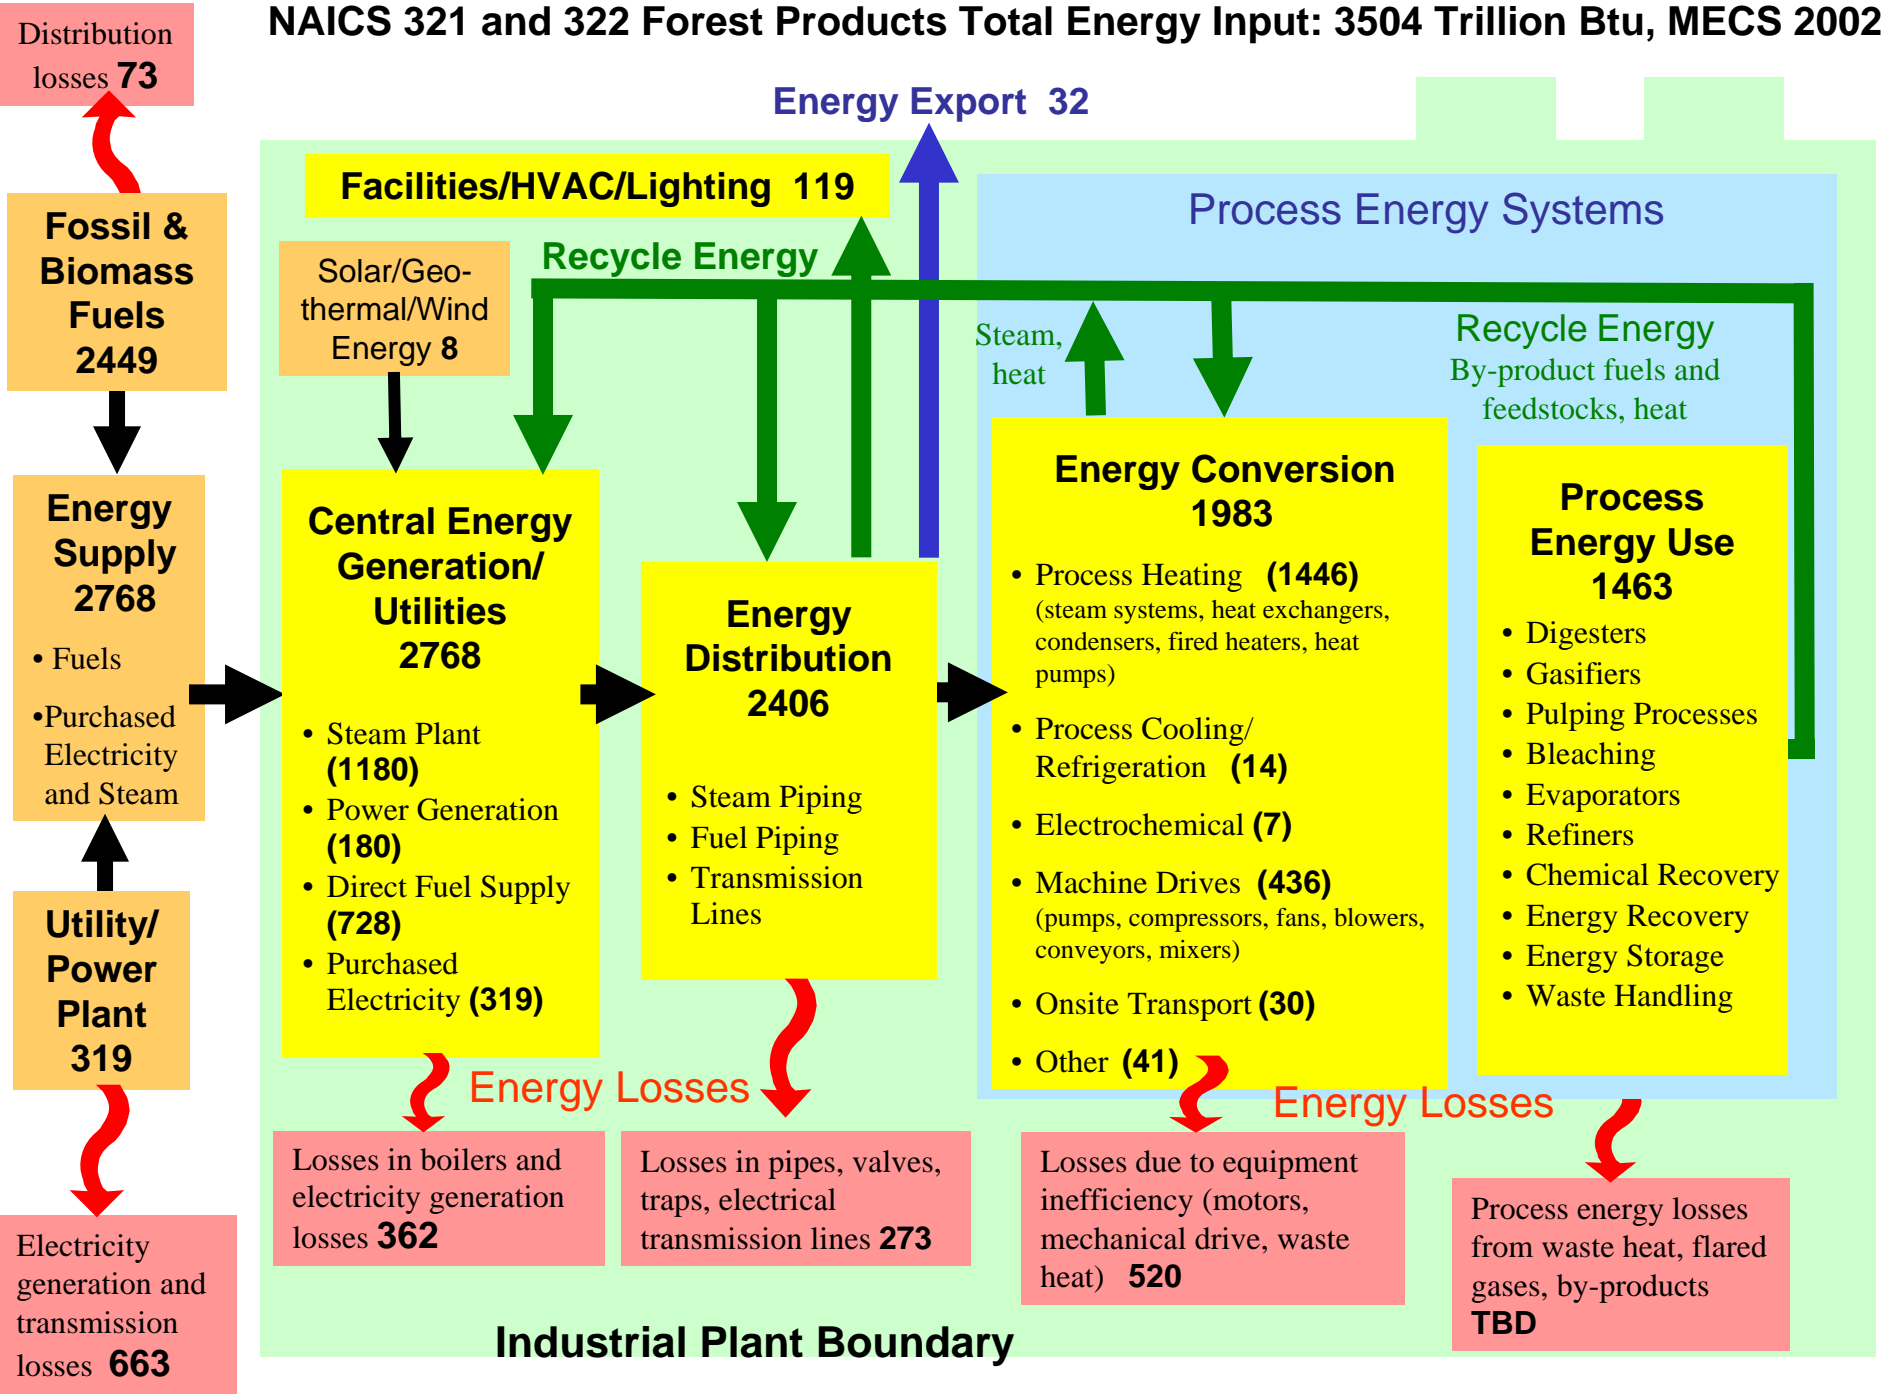

# NAICS 321 and 322 Forest Products Total Energy Input: 3504 Trillion Btu, MECS 2002