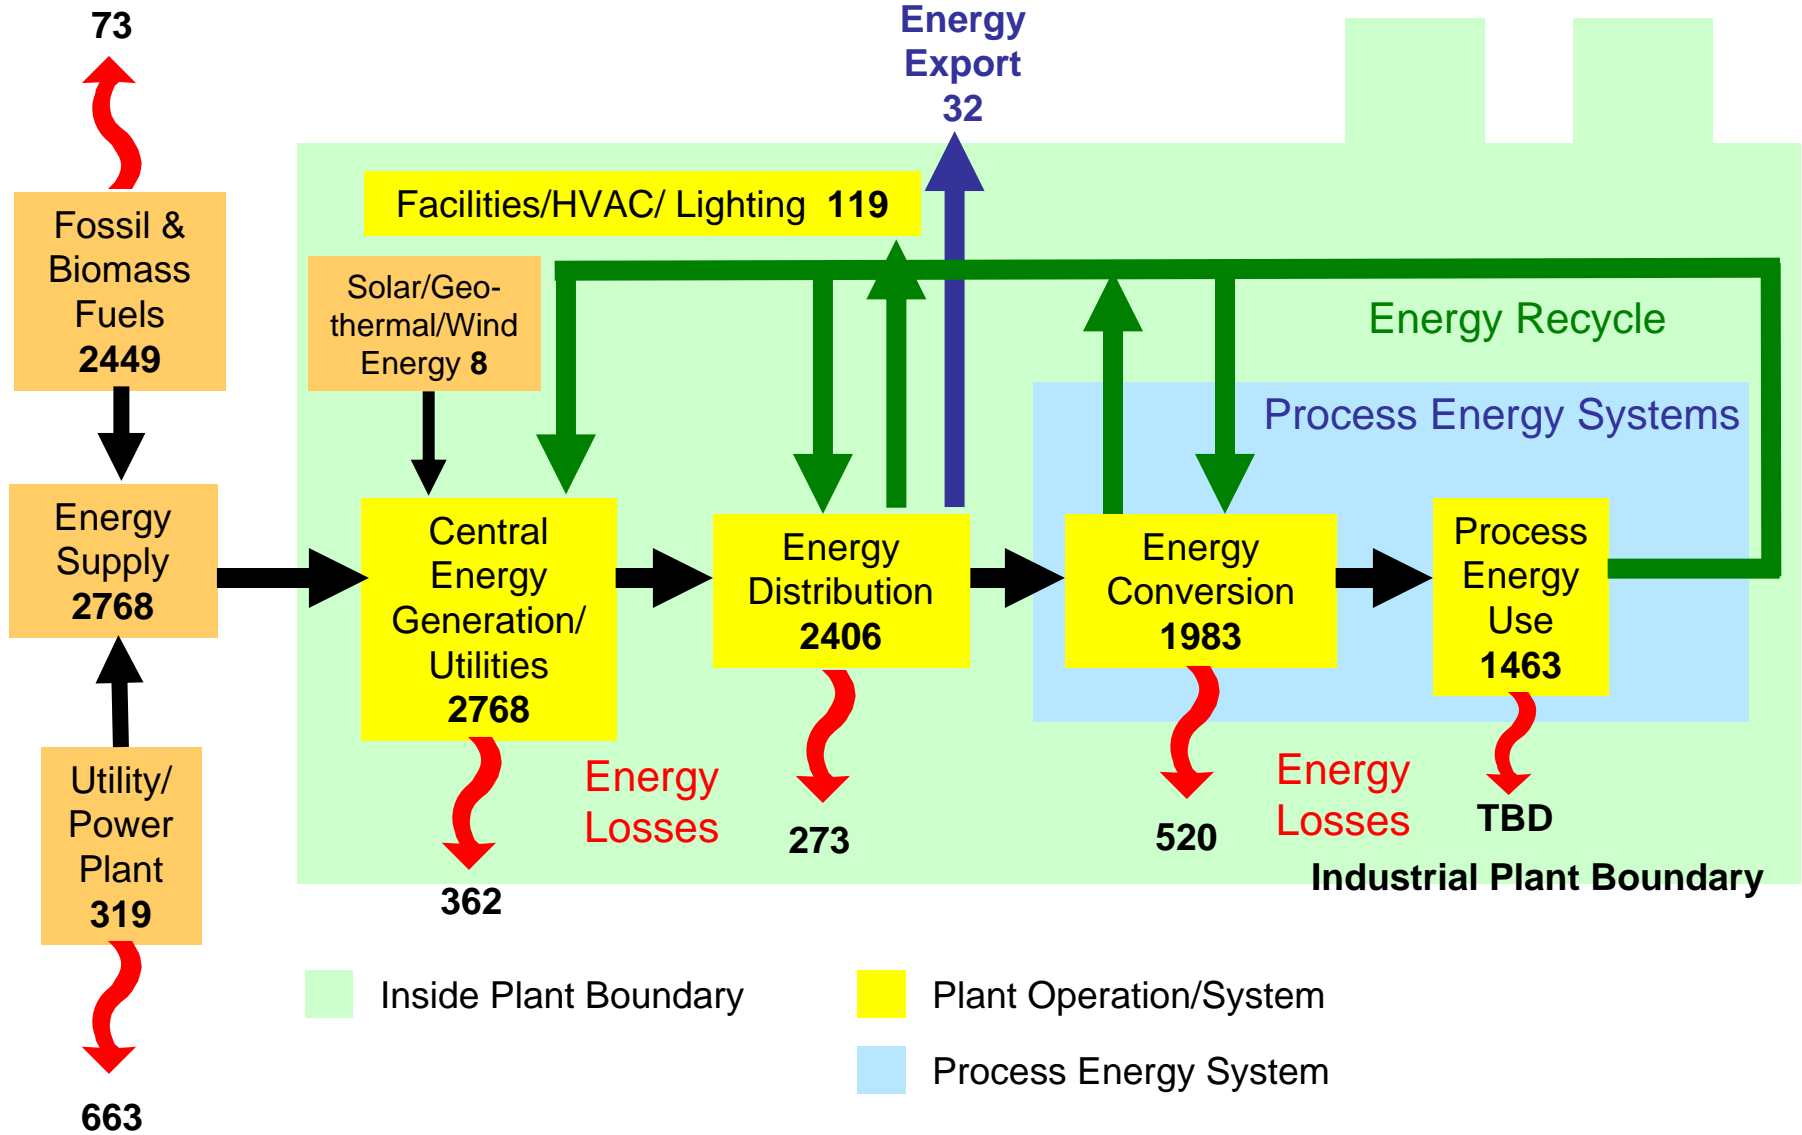

# NAICS 321 and 322 Forest Products Total Energy Input: 3504 Trillion Btu, MECS 2002